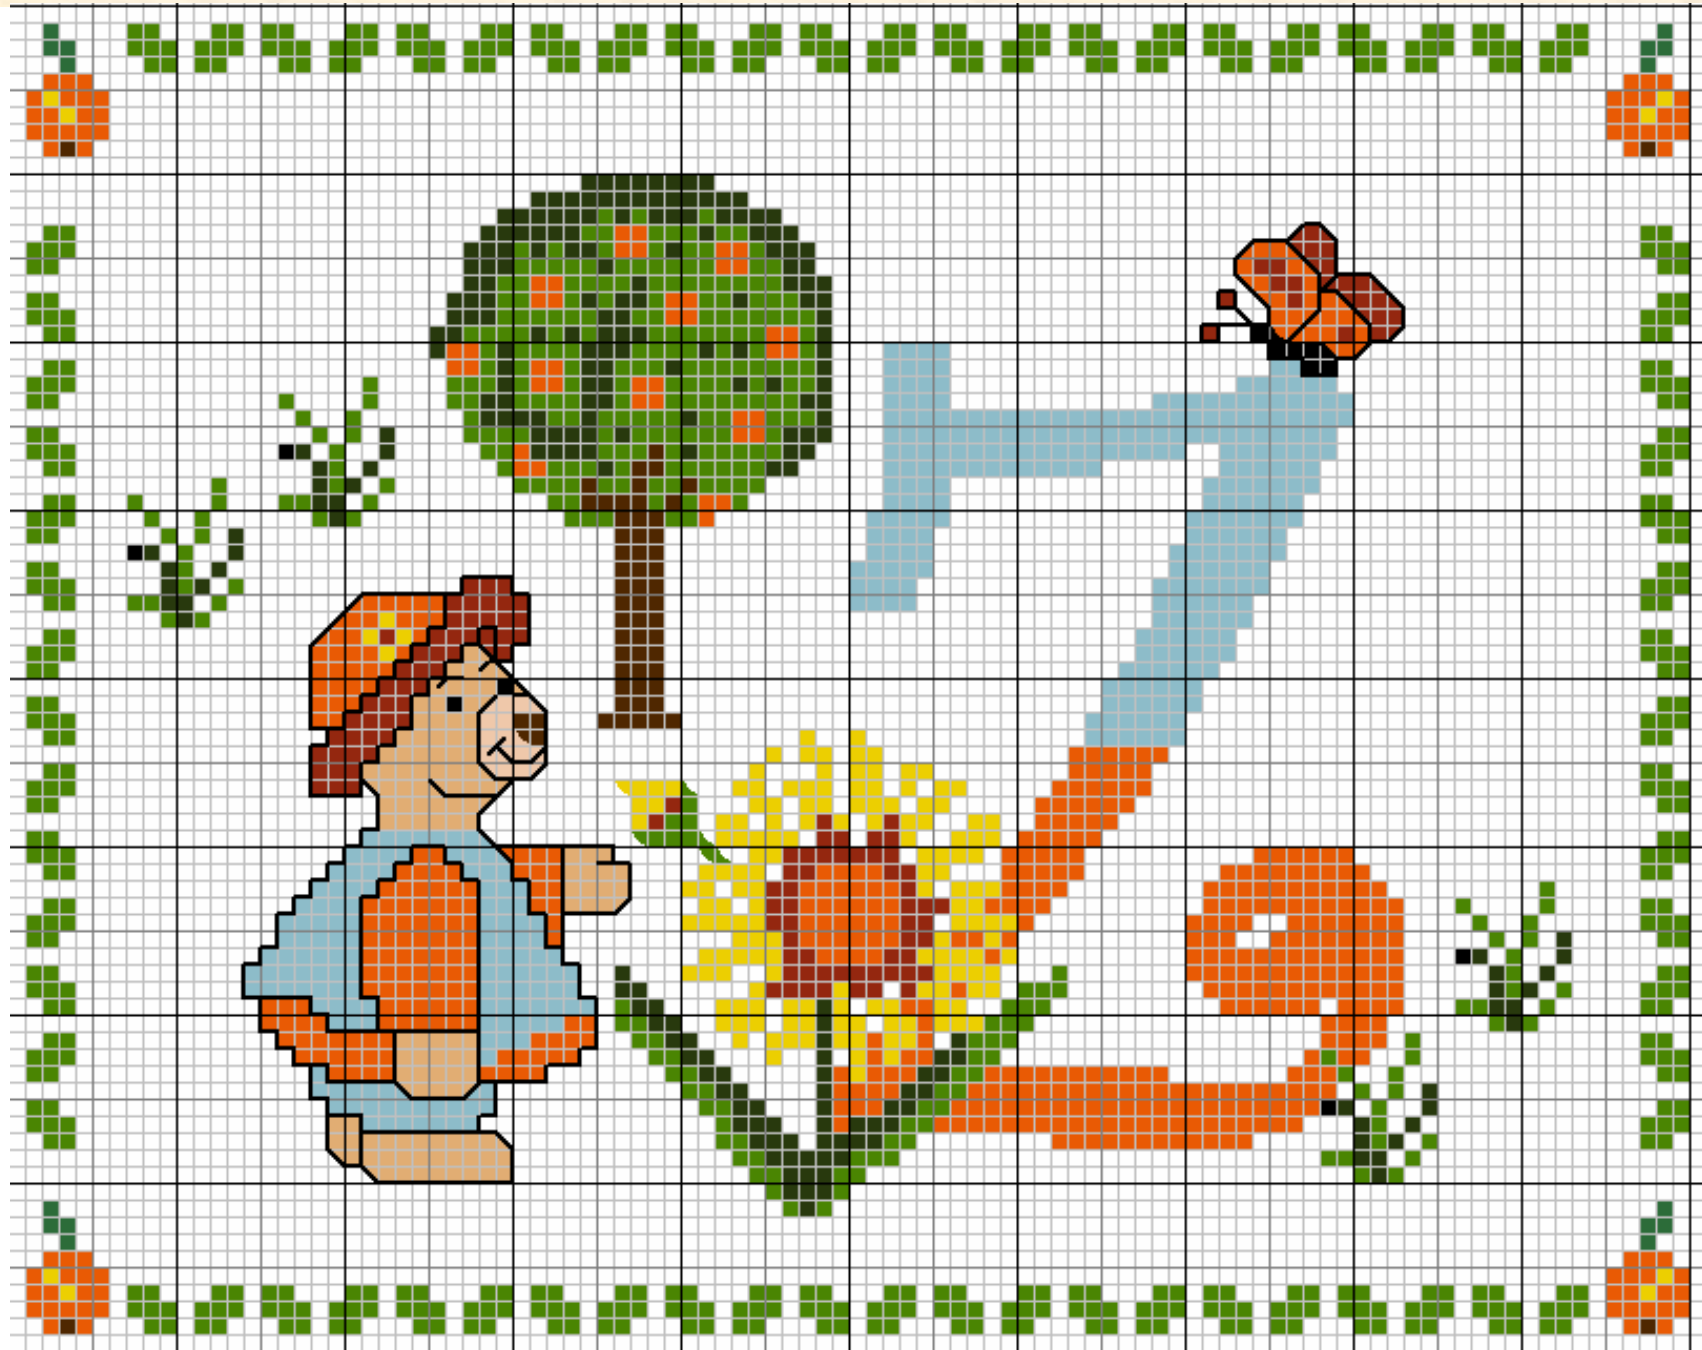

Garden Alphabet

	Tan	DMC 951	0.11 m
	Sea spray blue	DMC 519	3 m
	Hazelnut Brown dk	DMC 3371	0.43 m
	Tan medium	DMC 3854	0.66 m
	Daffodil yellow	DMC 973	0.98 m
	Red copper	DMC 919	0.73 m
	Black	DMC 310	0.58 m
	Avocado Very Dark	DMC 890	2 m
	Forest Green dk	DMC 904	5 m
	Tangerine dk	DMC 722	4 m
	Jade medium	DMC 562	0.19 m

Backstitch in:

	Black	DMC 310	0.58 m
--	-------	---------	--------

Design size = 99 x 78 stitches

25.1 x 19.8 cm at 10ct

18.0 x 14.2 cm at 14ct

14.0 x 11.0 cm at 18ct

Garden Alphabet

Garden Alphabet

Garden Alphabet

Garden Alphabet