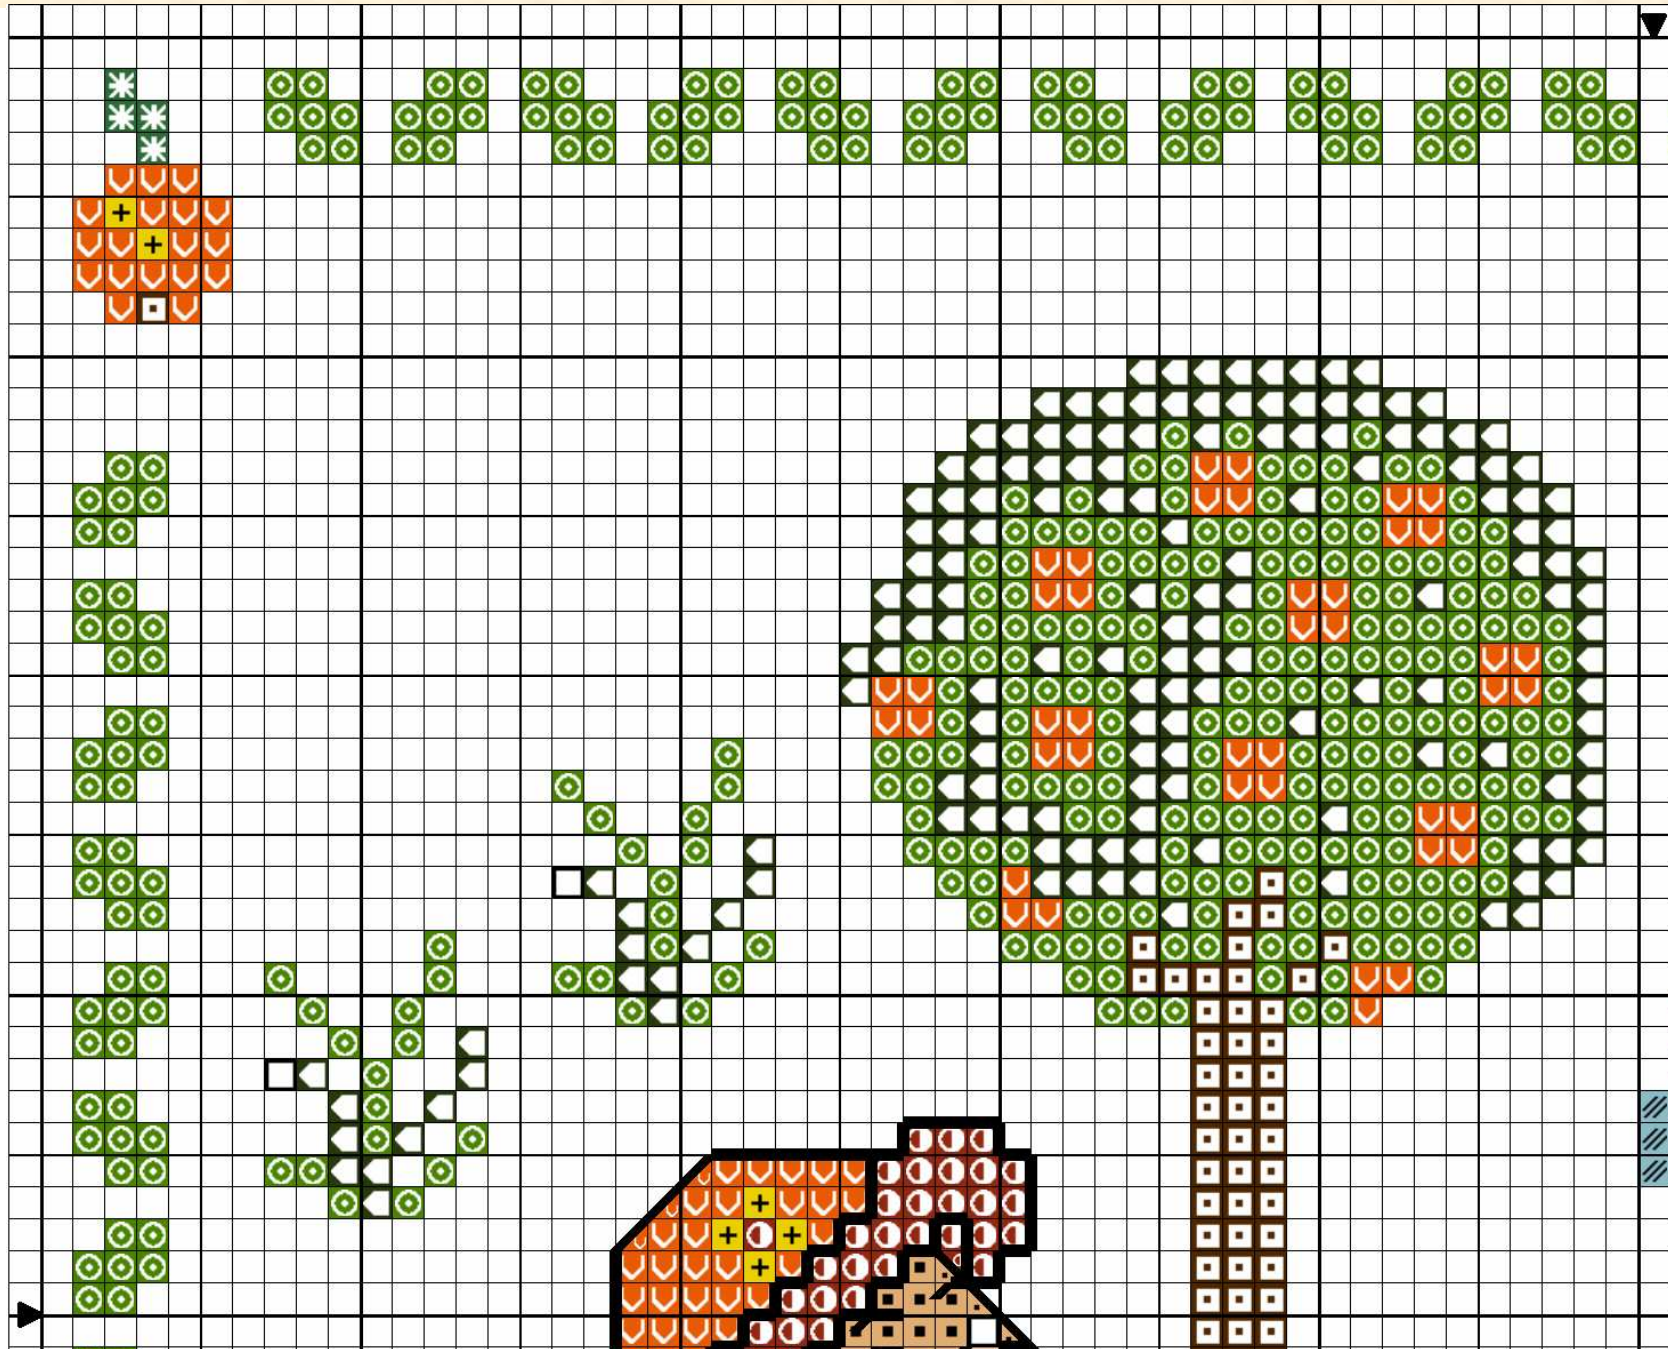

Garden Alphabet

	Tan	DMC 951	0.11 m
	Sea spray blue	DMC 519	3 m
	Hazelnut Brown dk	DMC 3371	0.43 m
	Tan medium	DMC 3854	0.66 m
	Daffodil yellow	DMC 973	0.98 m
	Red copper	DMC 919	0.73 m
	Black	DMC 310	0.58 m
	Avocado Very Dark	DMC 890	2 m
	Forest Green dk	DMC 904	5 m
	Tangerine dk	DMC 722	4 m
	Jade medium	DMC 562	0.19 m

Backstitch in:

	Black	DMC 310	0.58 m
--	-------	---------	--------

Design size = 99 x 78 stitches

25.1 x 19.8 cm at 10ct

18.0 x 14.2 cm at 14ct

14.0 x 11.0 cm at 18ct

Garden Alphabet

Garden Alphabet

Garden Alphabet

Garden Alphabet