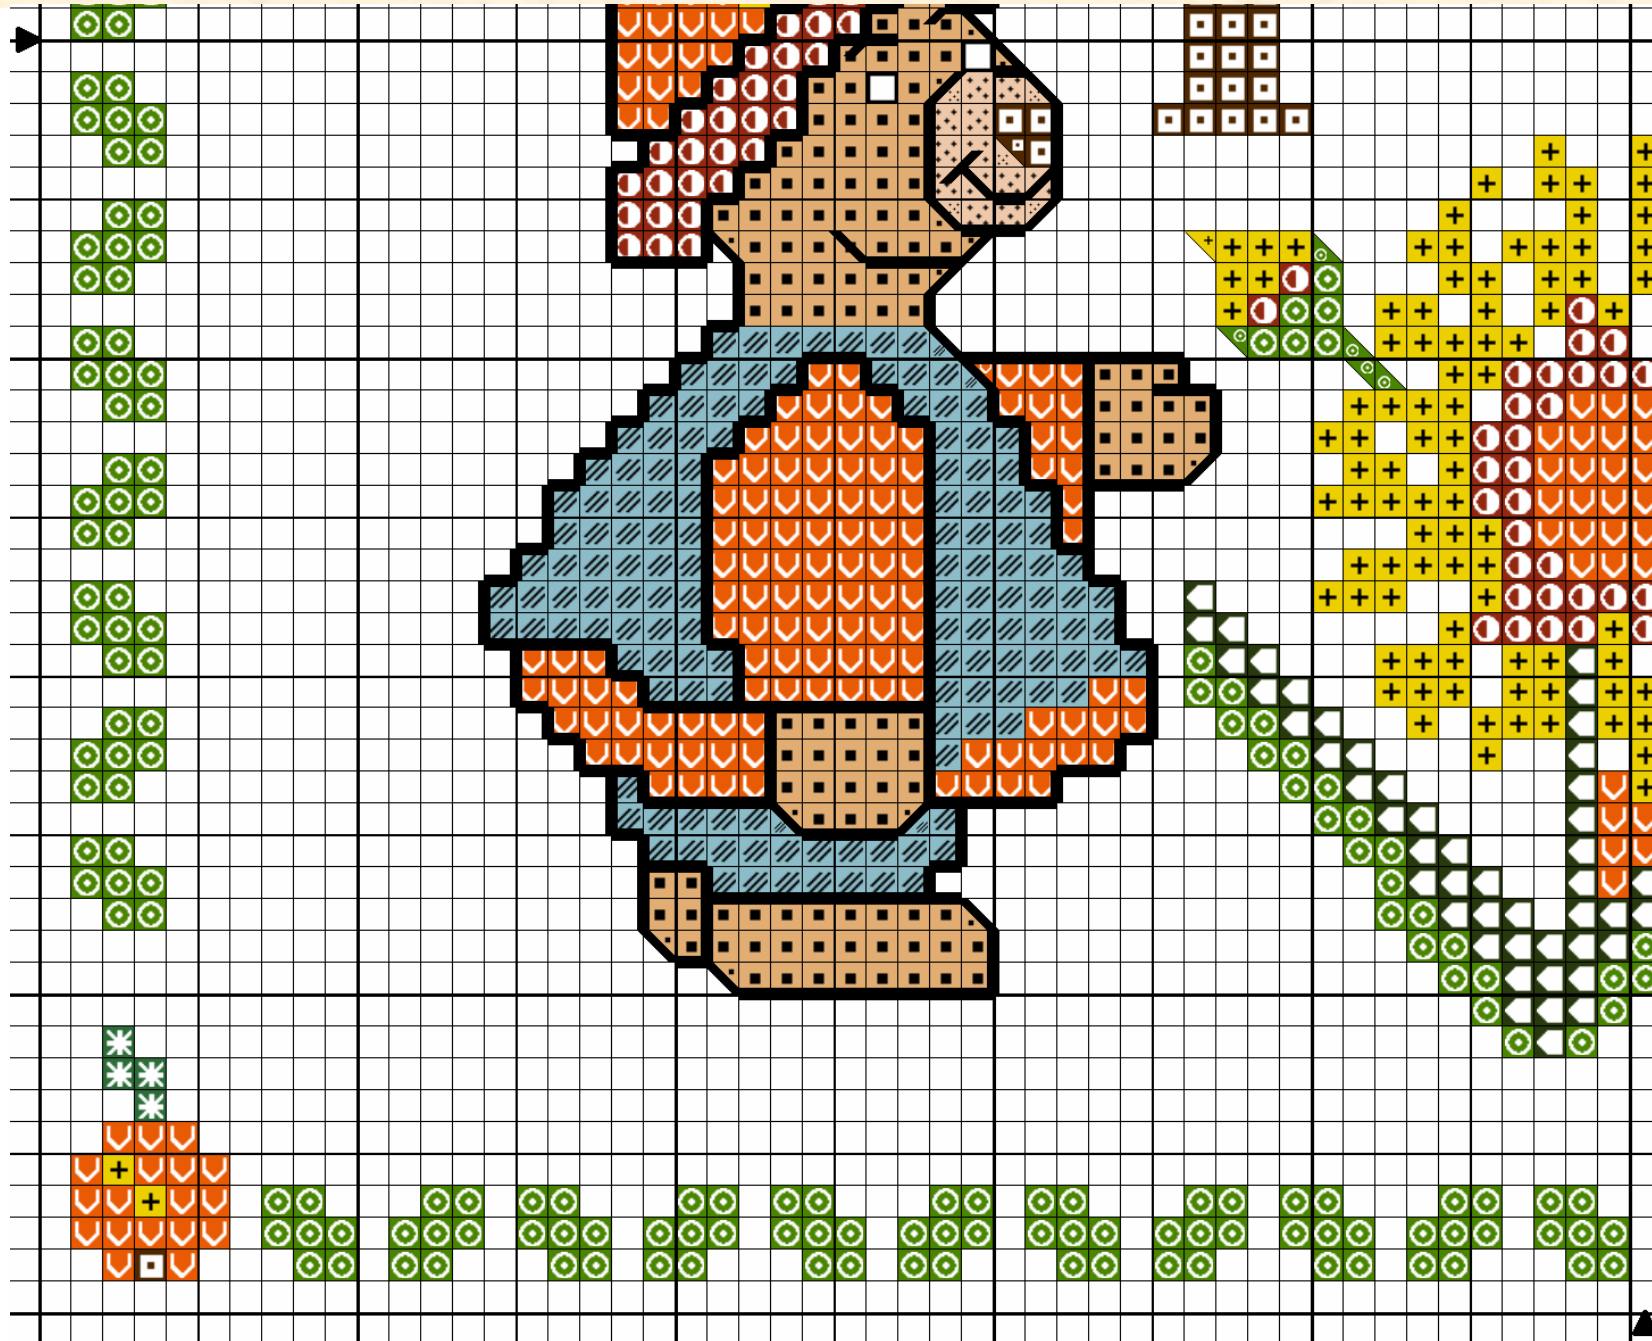

Garden Alphabet

	Tan	DMC 951	0.11 m
	Sea spray blue	DMC 519	3 m
	Hazelnut Brown dk	DMC 3371	0.43 m
	Tan medium	DMC 3854	0.66 m
	Daffodil yellow	DMC 973	0.98 m
	Red copper	DMC 919	0.73 m
	Black	DMC 310	0.58 m
	Avocado Very Dark	DMC 890	2 m
	Forest Green dk	DMC 904	5 m
	Tangerine dk	DMC 722	4 m
	Jade medium	DMC 562	0.19 m

Backstitch in:

	Black	DMC 310	0.58 m
--	-------	---------	--------

Design size = 99 x 78 stitches

25.1 x 19.8 cm at 10ct

18.0 x 14.2 cm at 14ct

14.0 x 11.0 cm at 18ct

Garden Alphabet

Garden Alphabet

Garden Alphabet

Garden Alphabet